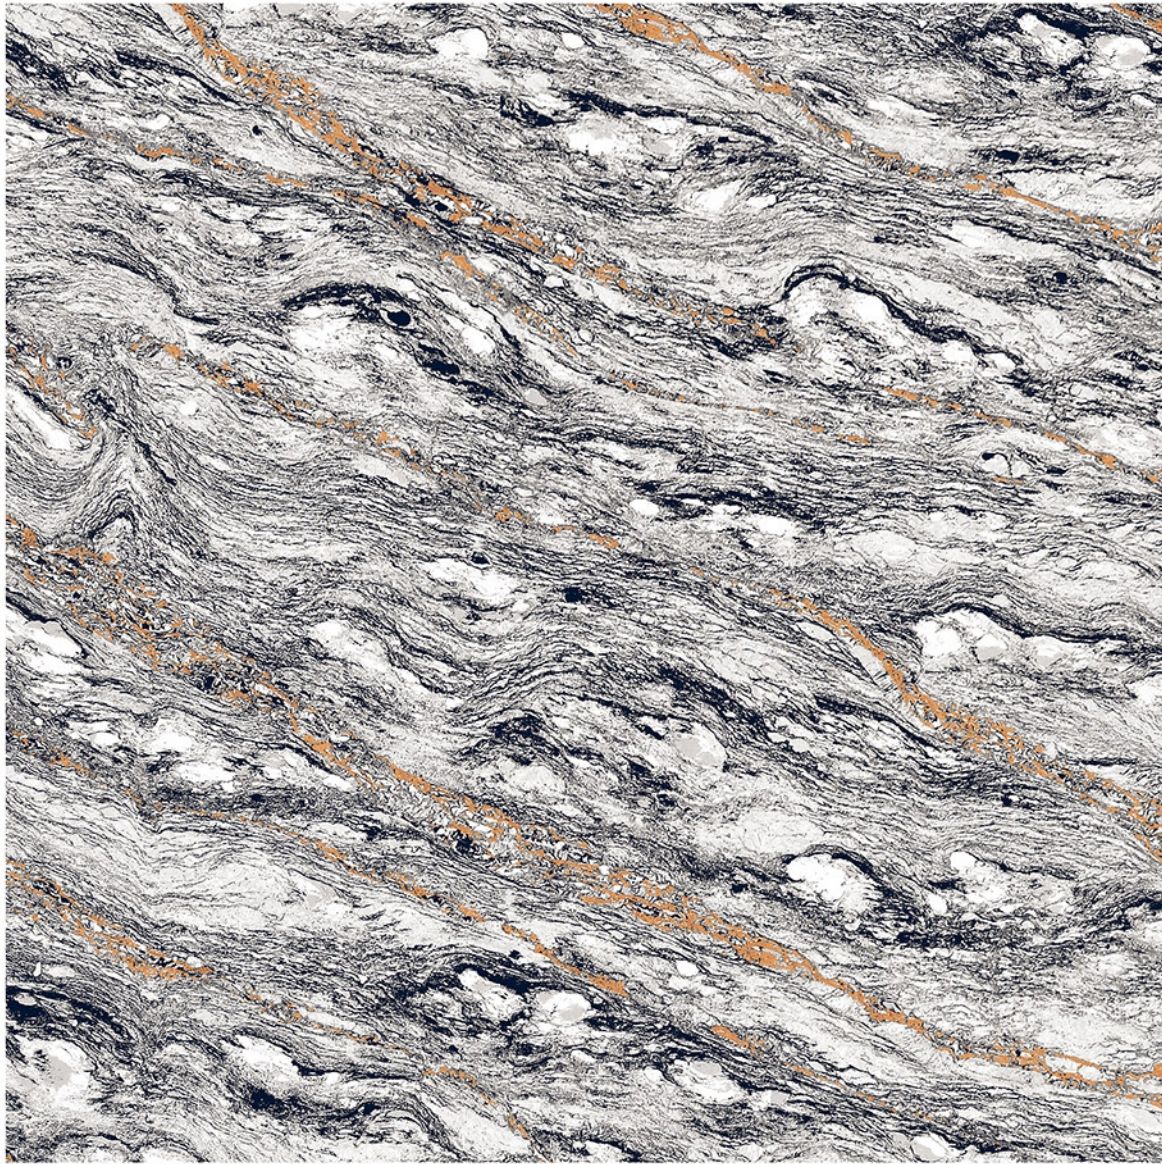

UNIVERSE BROWN