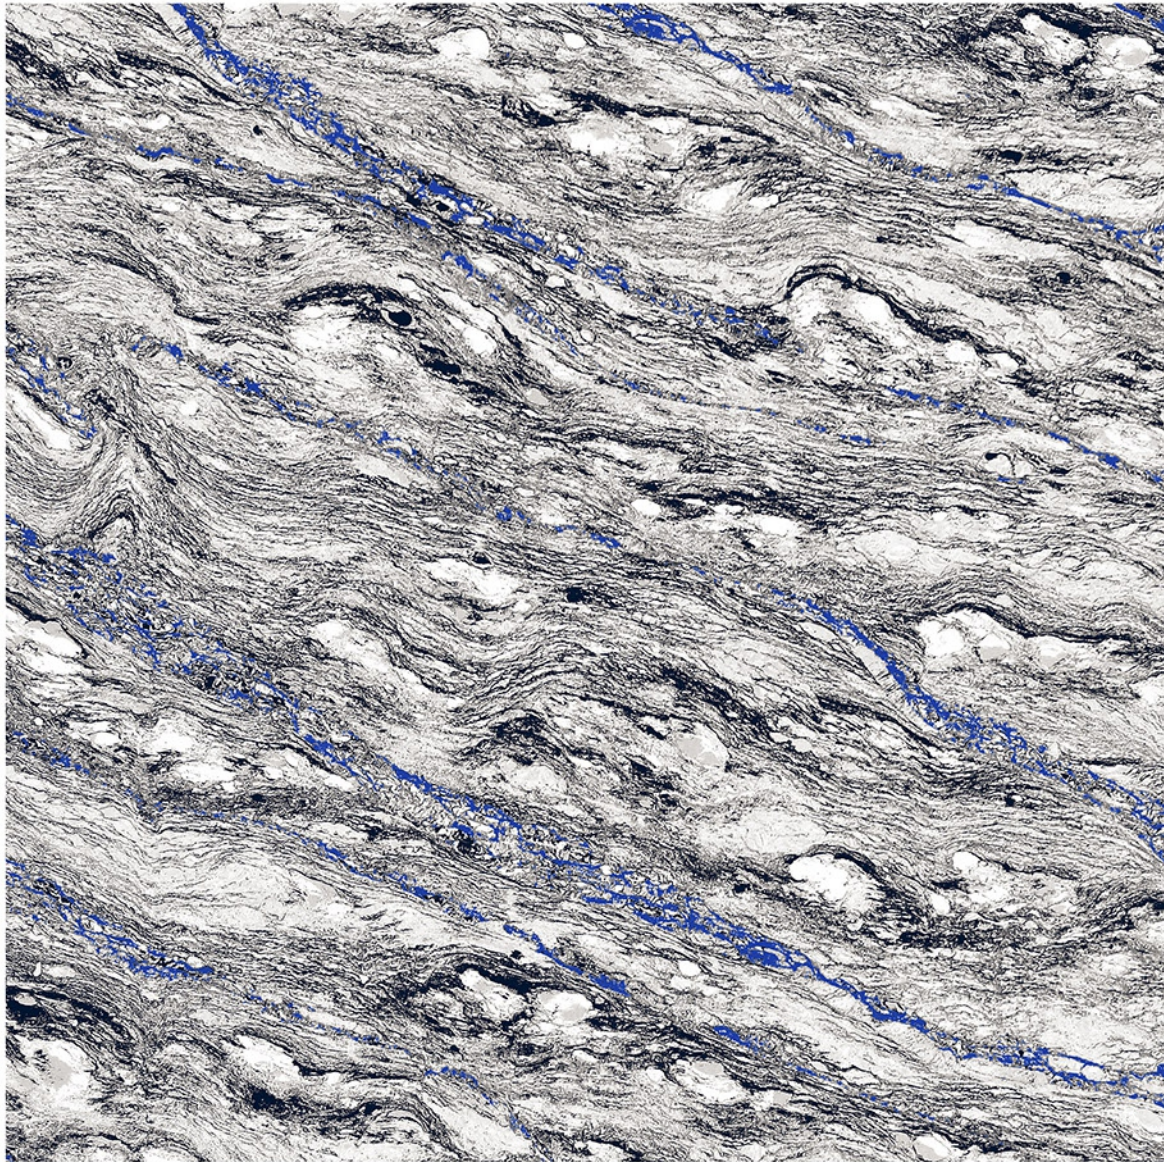

Eco-Friendly

0% Zero Maintenance

Low Water Absorption

DC
COLLECTION
600X600MM

UNIVERSE BLUE

Randoms

Eco-Friendly

Zero Maintenance