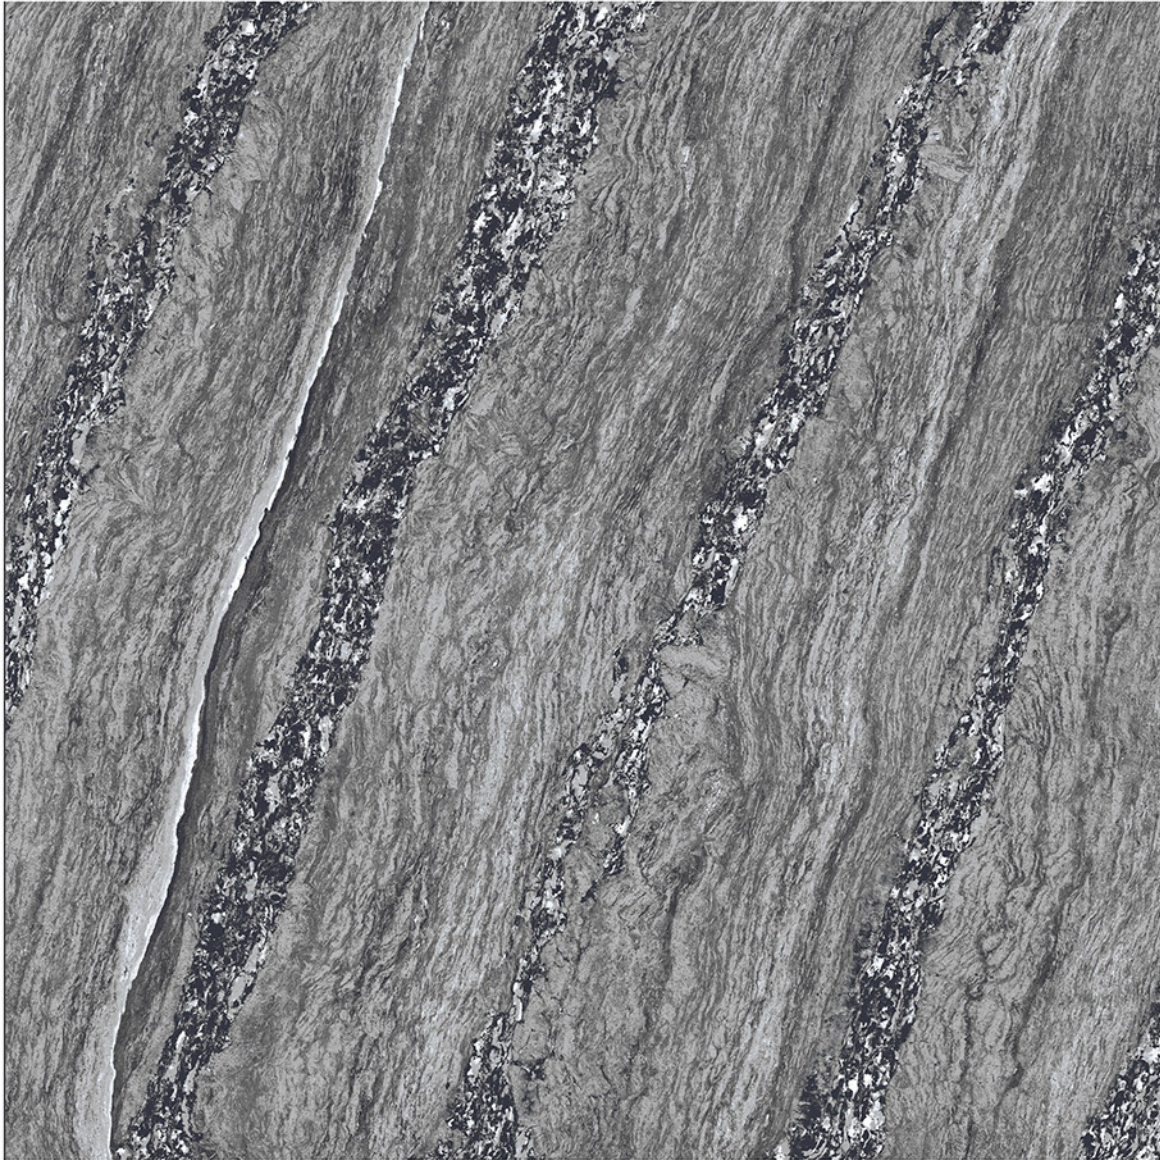

TRAVER BLACK