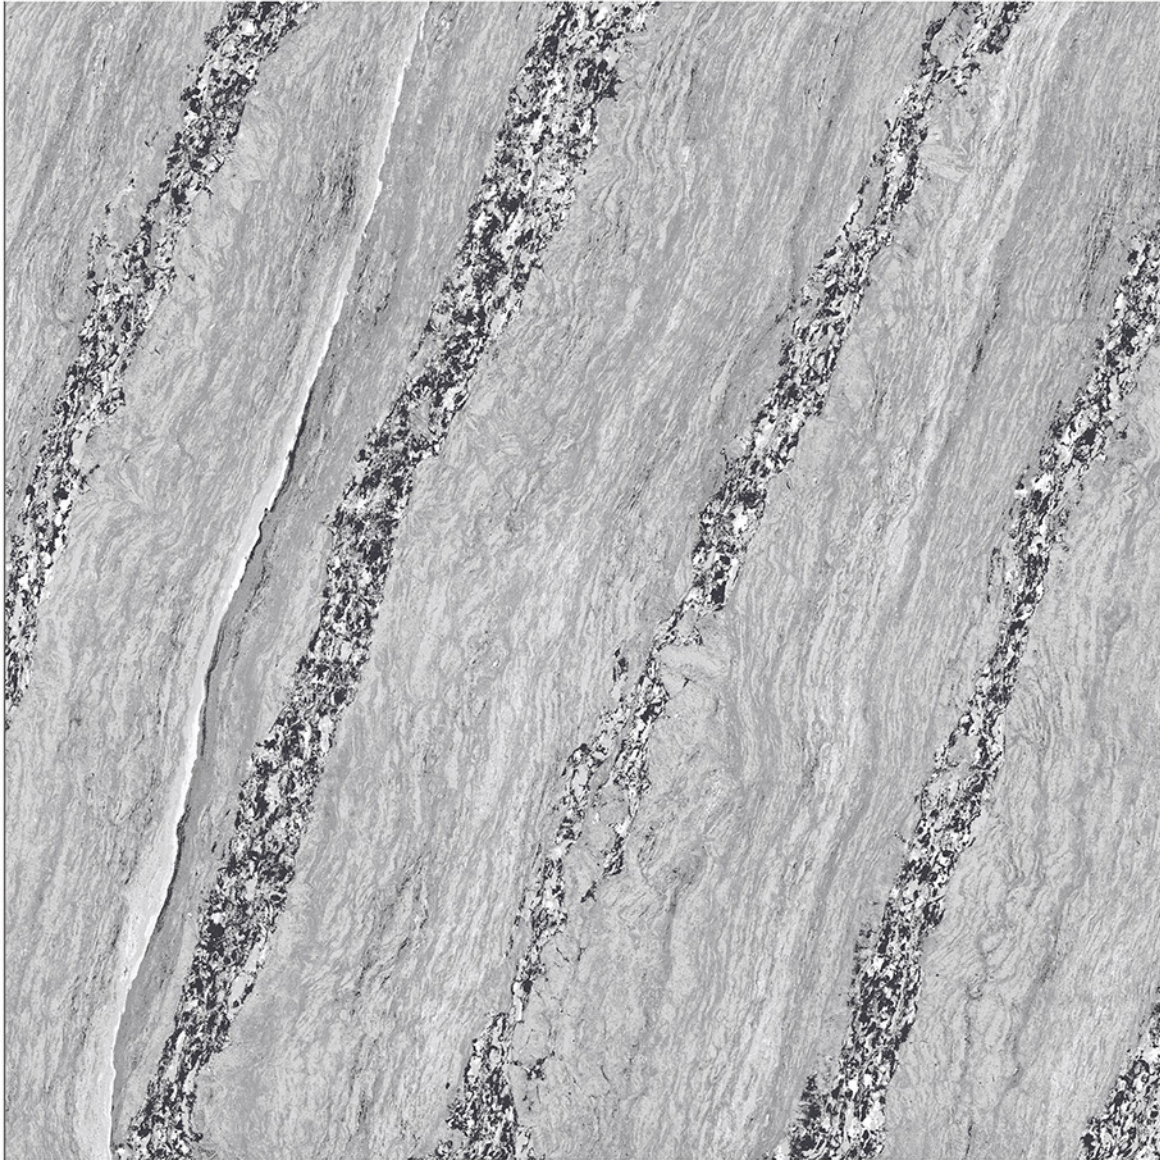

TRAVER BROWN

Randoms

Eco-Friendly

Zero Maintenance

Low Water Absorption

DC
COLLECTION
600X600MM

TRAVER GREY

Randoms