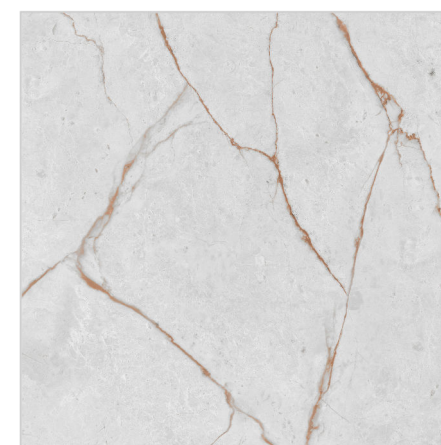

CARVING

Collection

Faces

Crv-81026 - Lavit Grey