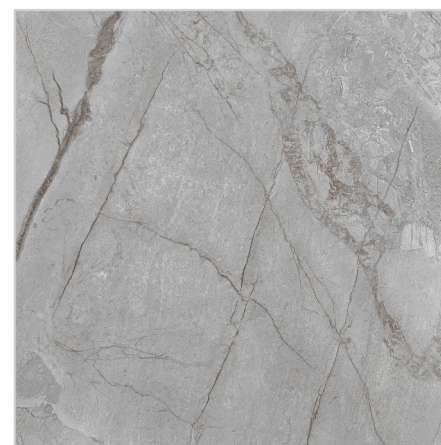

CARVING

Collection

Faces

Crv-81030 - Narciso Grey