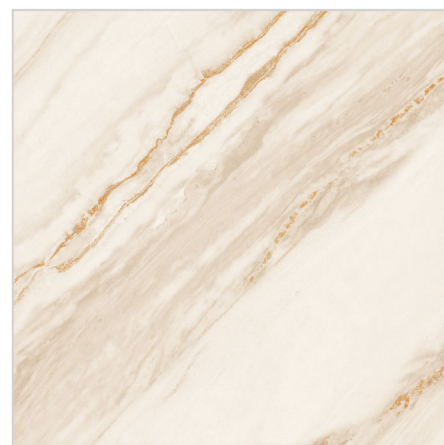

CARVING

Collection

Faces

Crv-81004 - Altius Crema