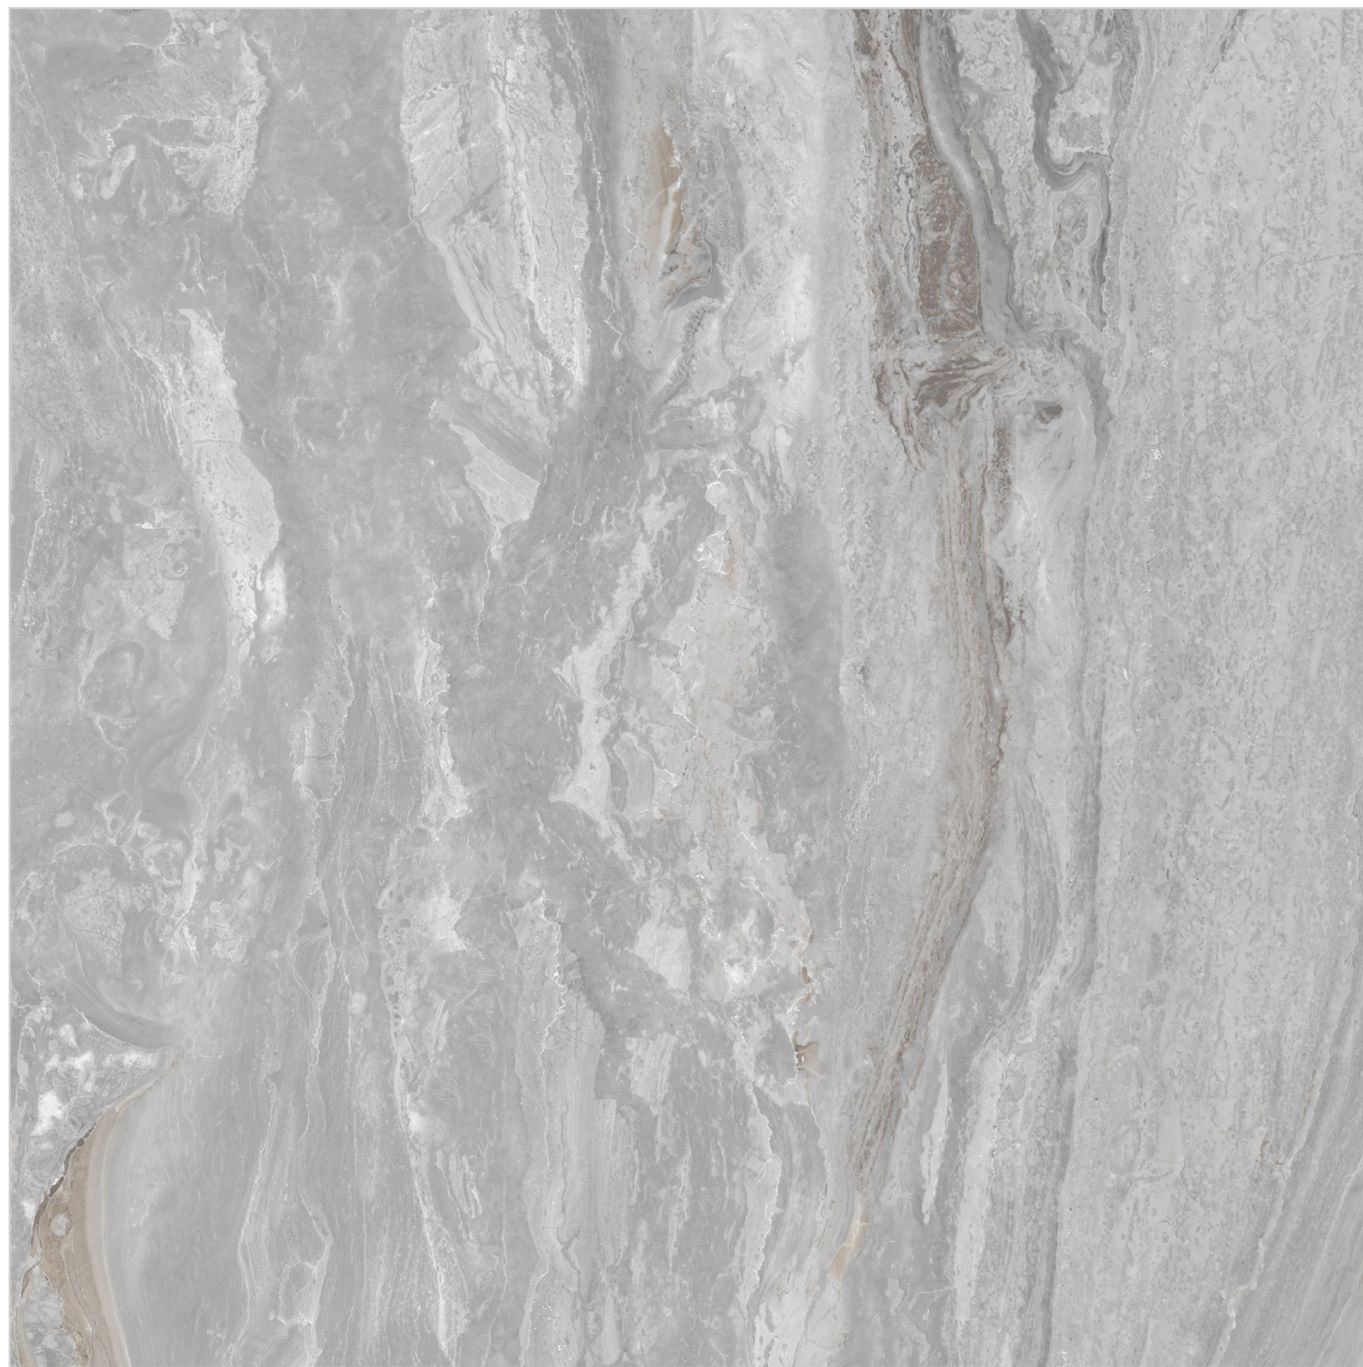

CARVING

Collection

Faces

Crv-81050 - Zebrino Grey