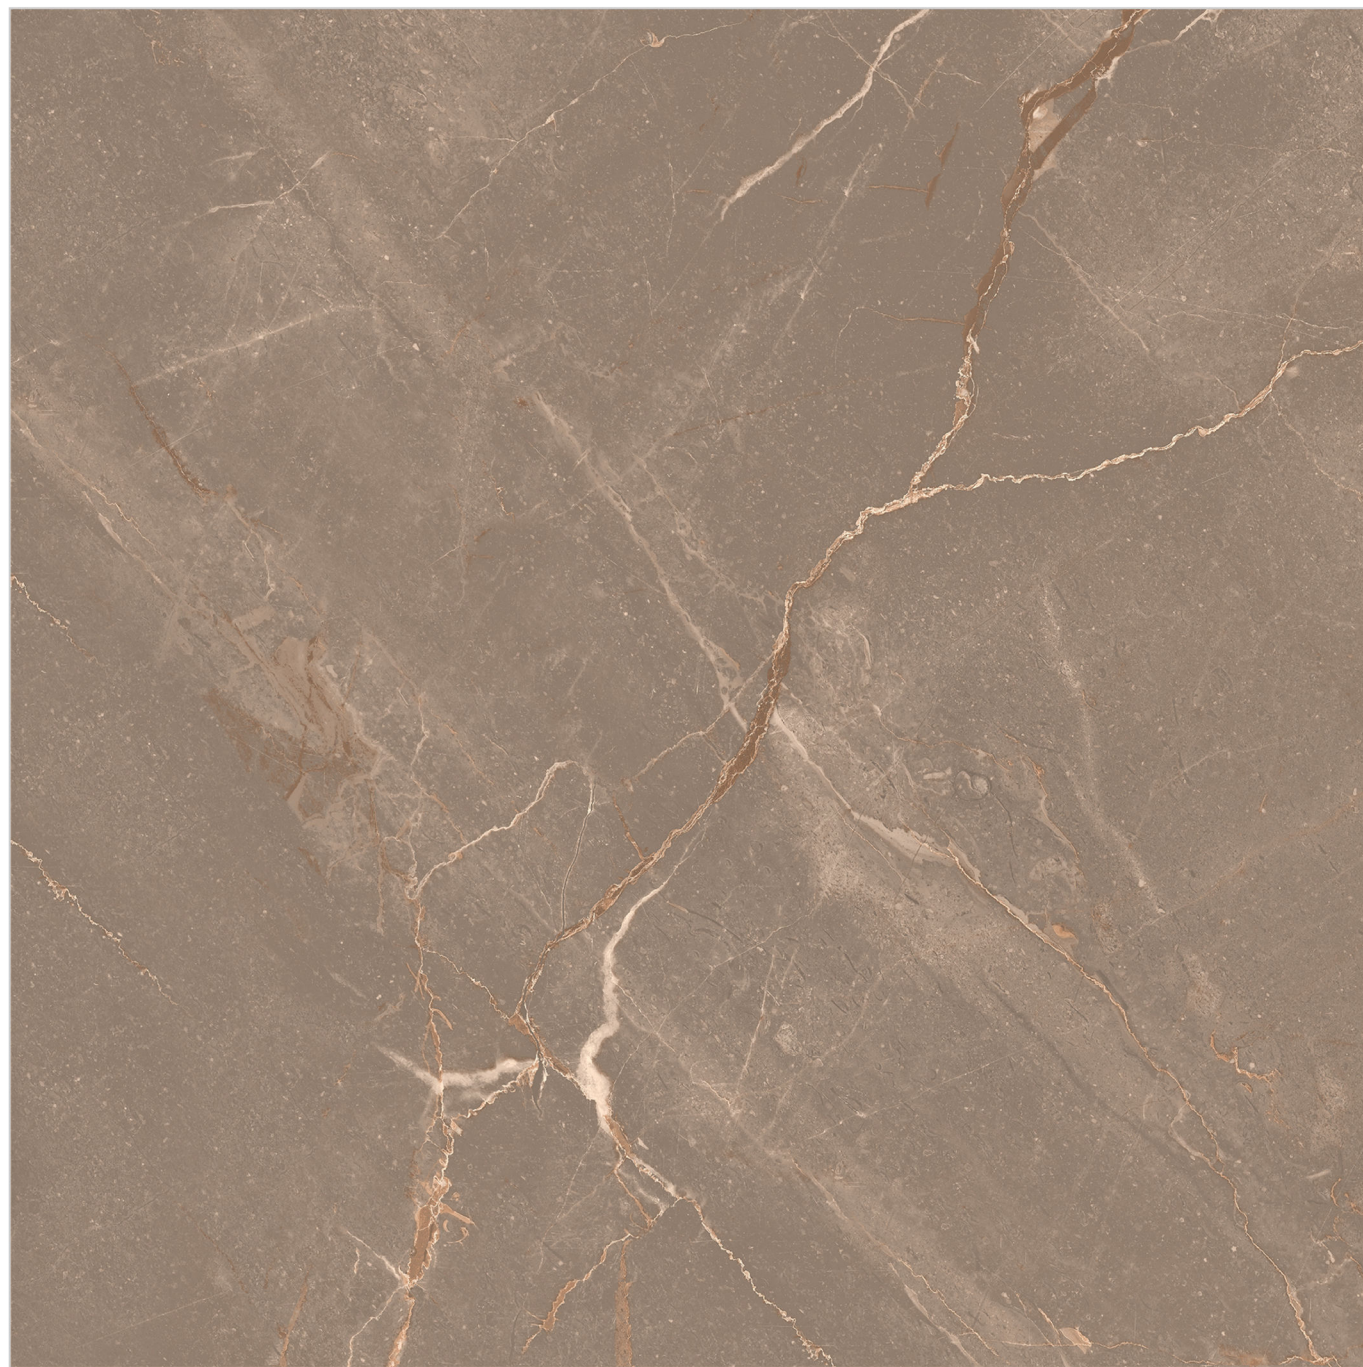

CRV-81017-FONTANA COFFEE

Size:
800x800mm

Thickness:
8.5MM

Finish:
Carving

Random:
8

CARVING

Collection

Faces