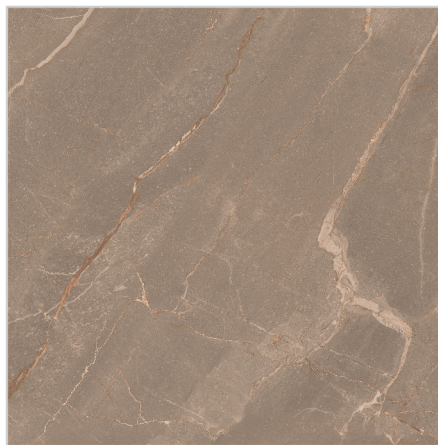

CRV-81017-FONTANA COFFEE

Size:
800x800mm

Thickness:
8.5MM

Finish:
Carving

Random:
8

CARVING

Collection

Faces