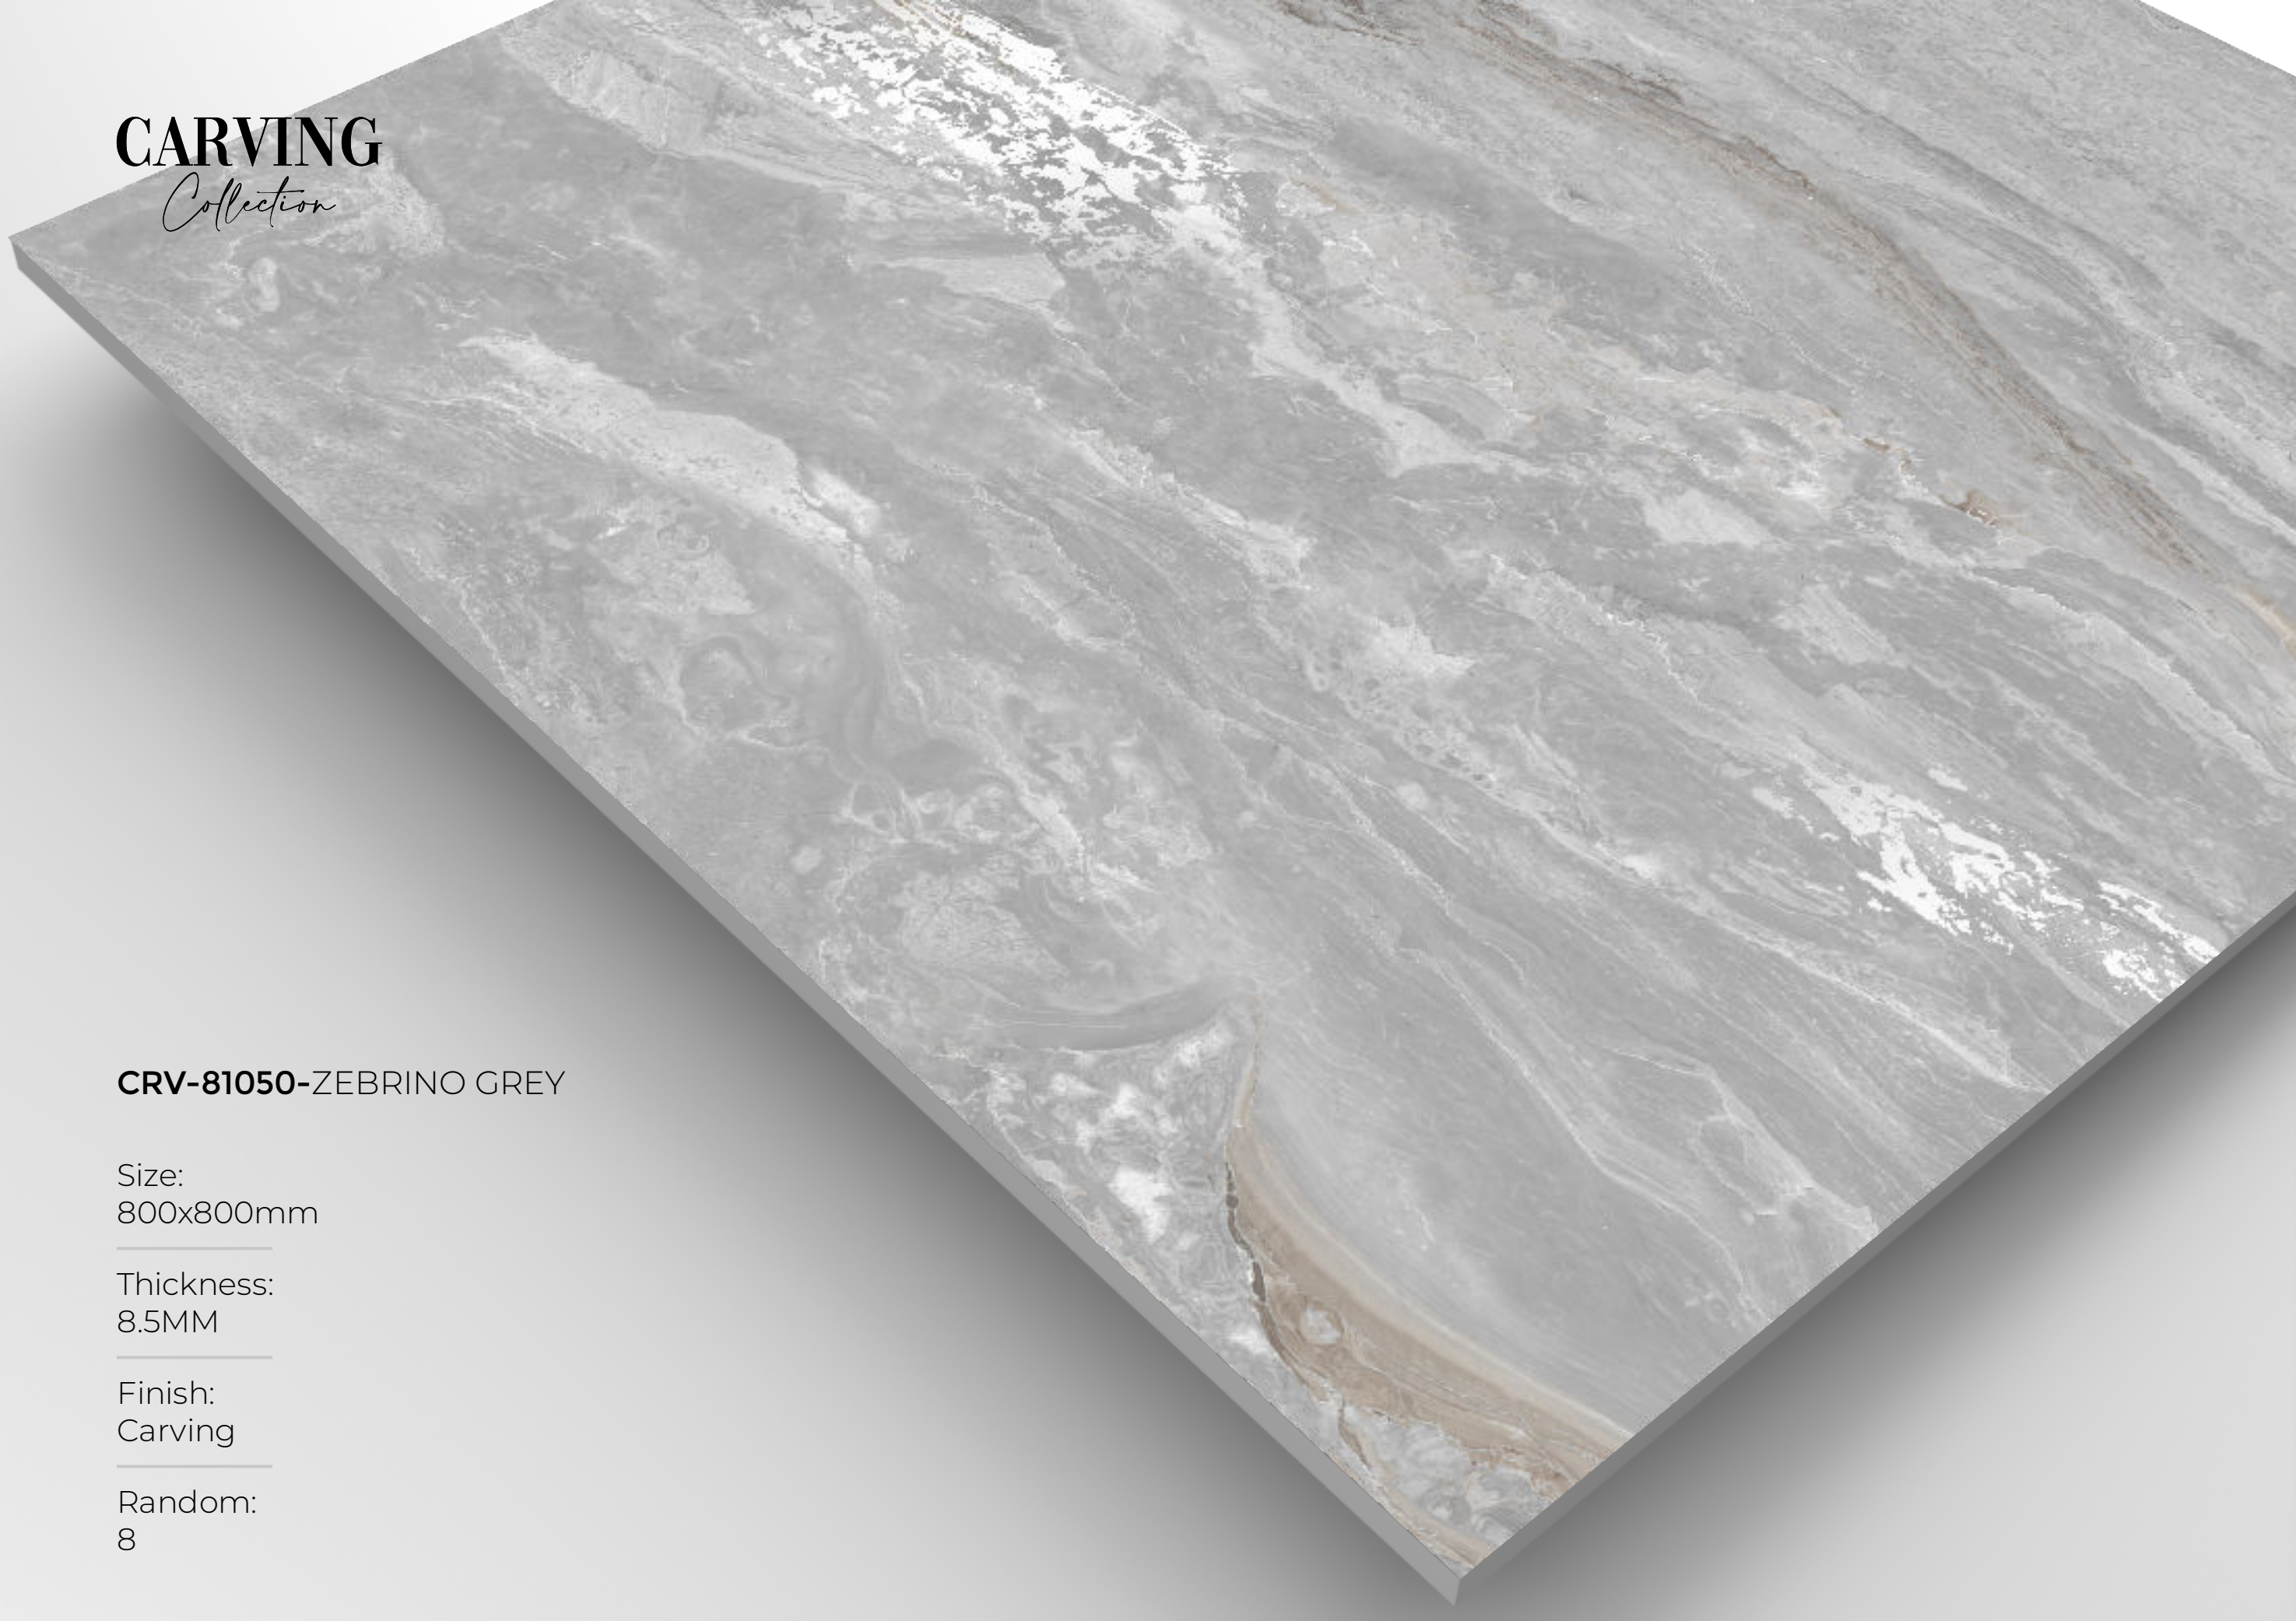

Faces

Crv-81049 - Zebrino Bianco

CARVING
Collection

CRV-81050-ZEBRINO GREY

Size:
800x800mm

Thickness:
8.5MM

Finish:
Carving

Random:
8

CARVING

Collection

Faces

Crv-81050 - Zebrino Grey

CARVING

Collection

CRV-81051-ZURI BEIGE

Size:
800x800mm