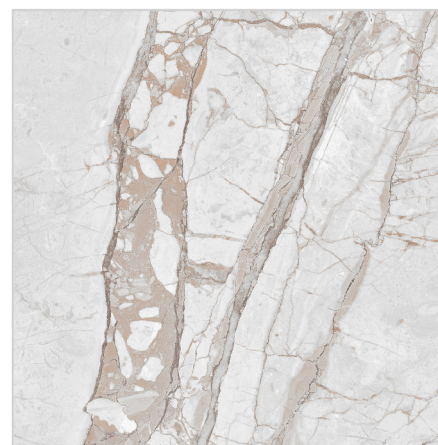

CARVING

Collection

Faces

Crv-81013 - Engravo Class