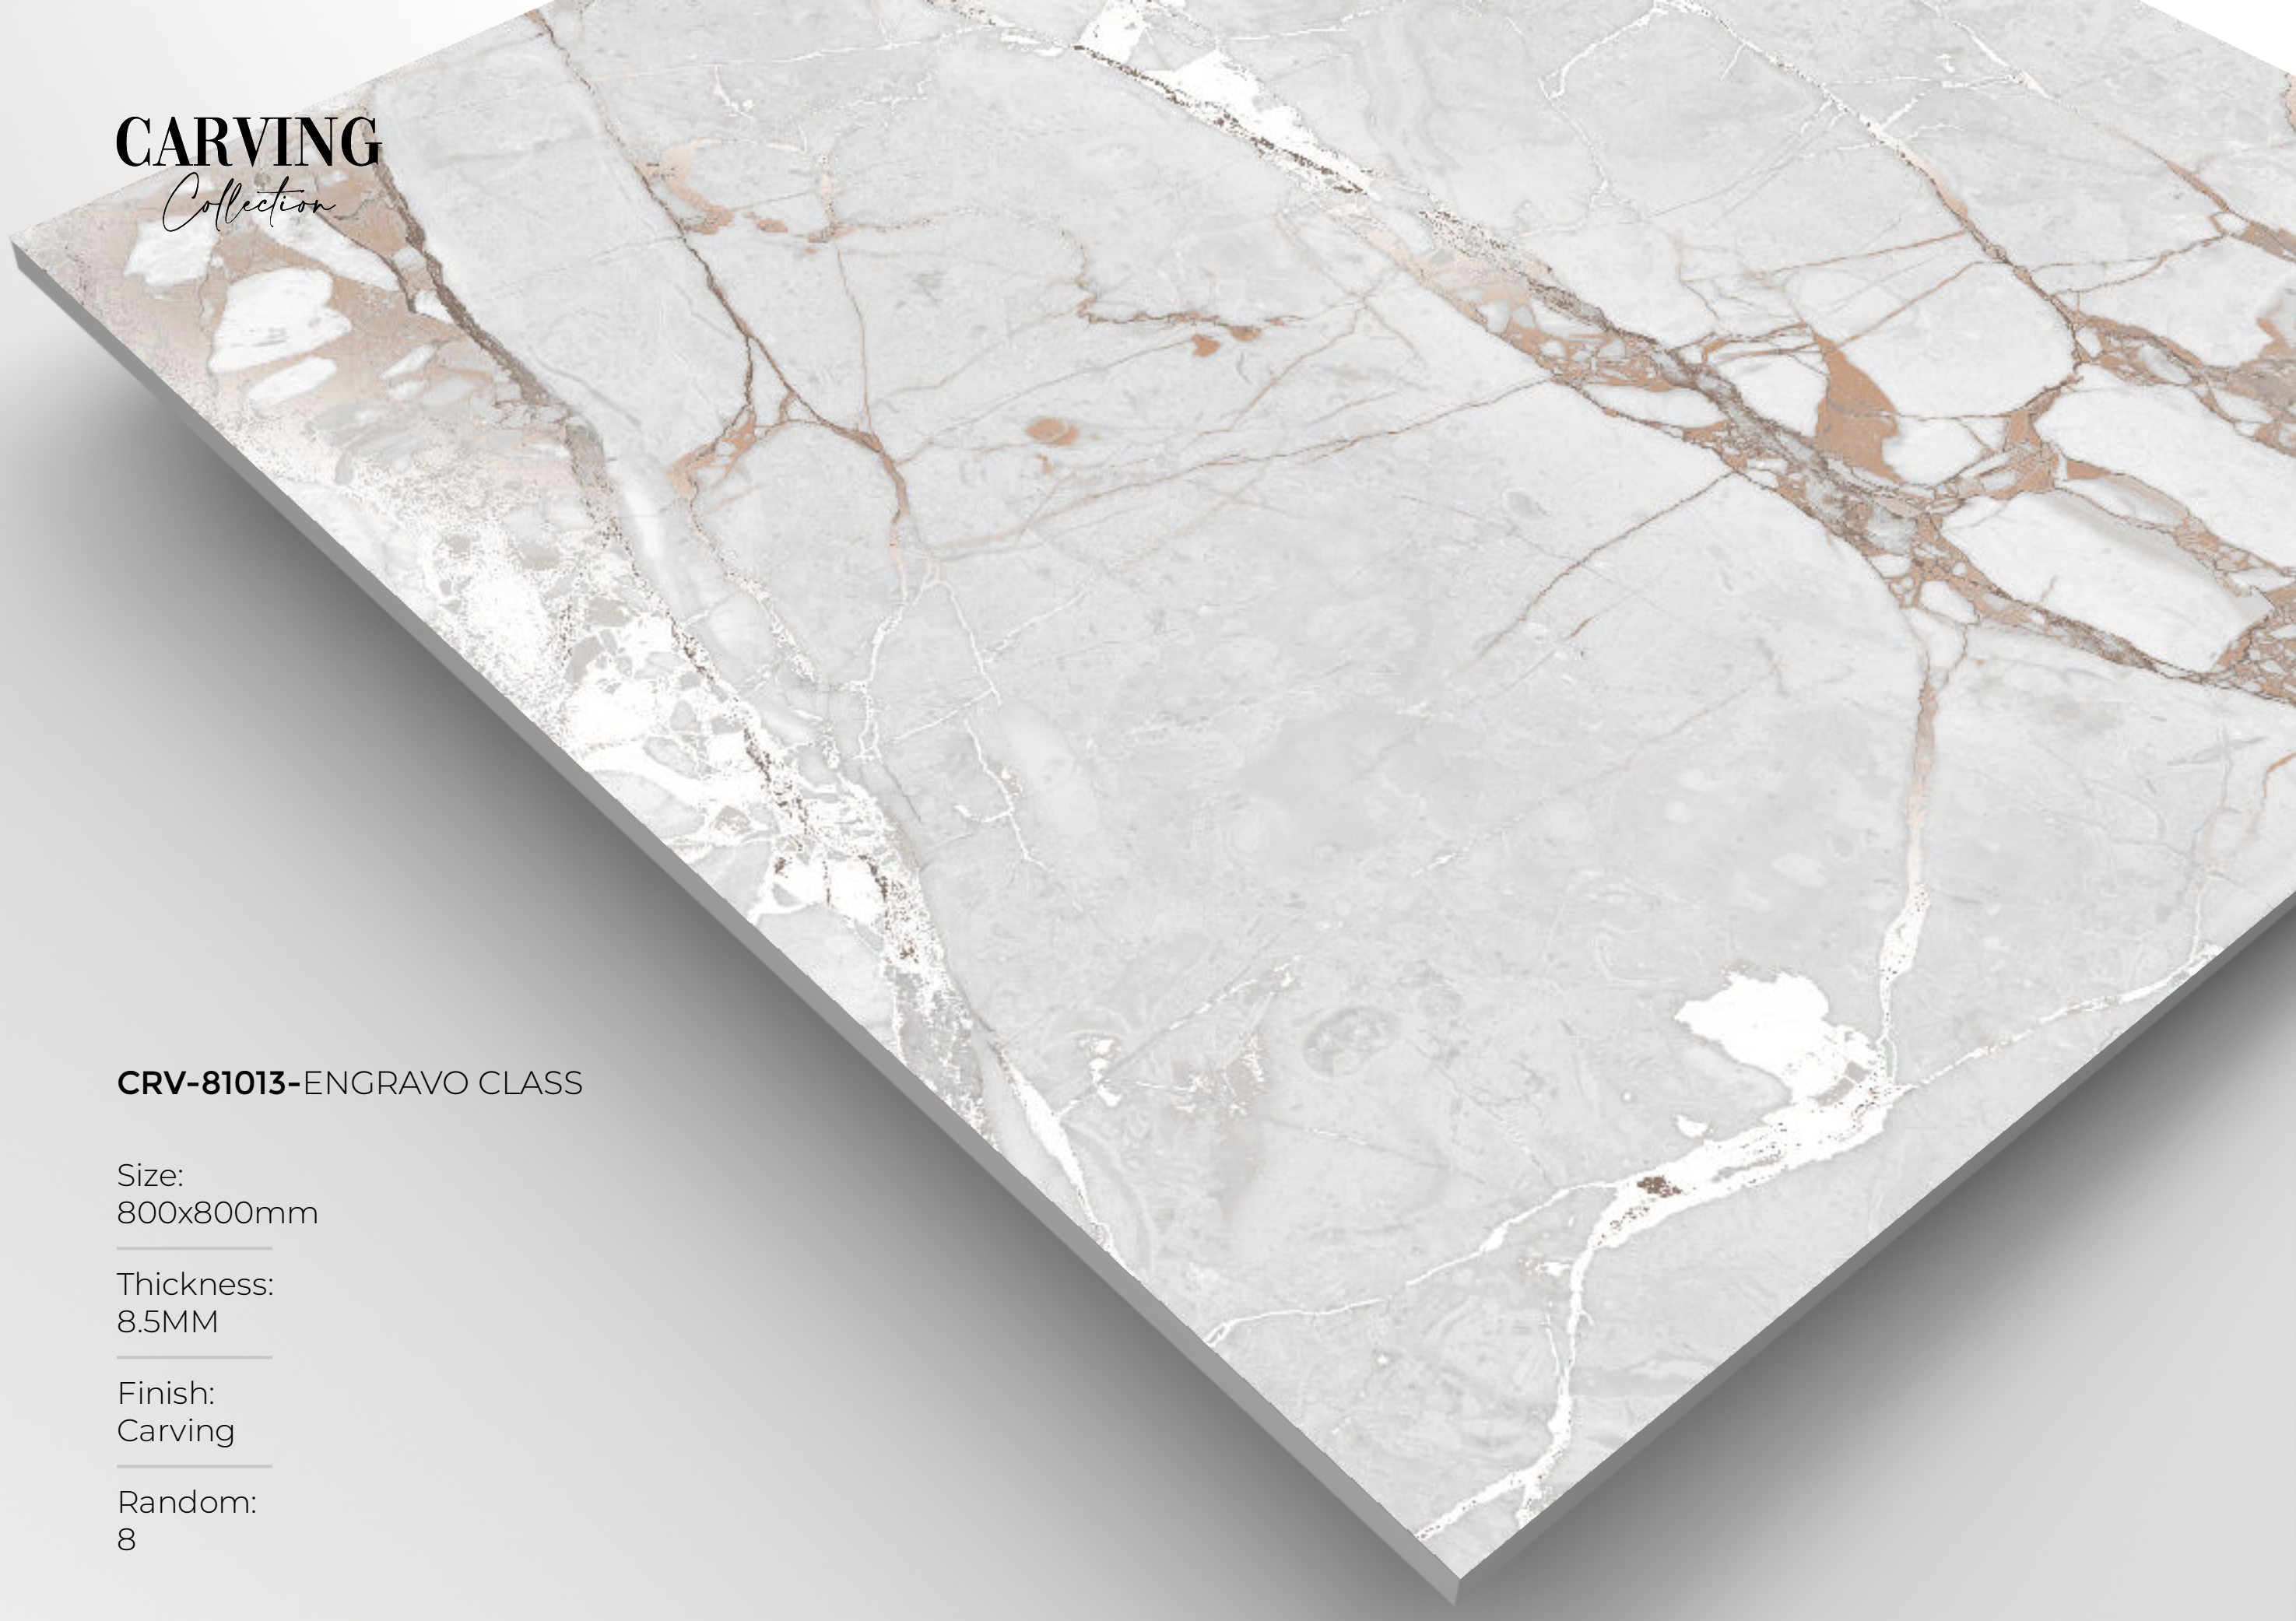

CARVING
Collection

CRV-81013-ENGRAVO CLASS

Size:
800x800mm

Thickness:
8.5MM

Finish:
Carving

Random:
8