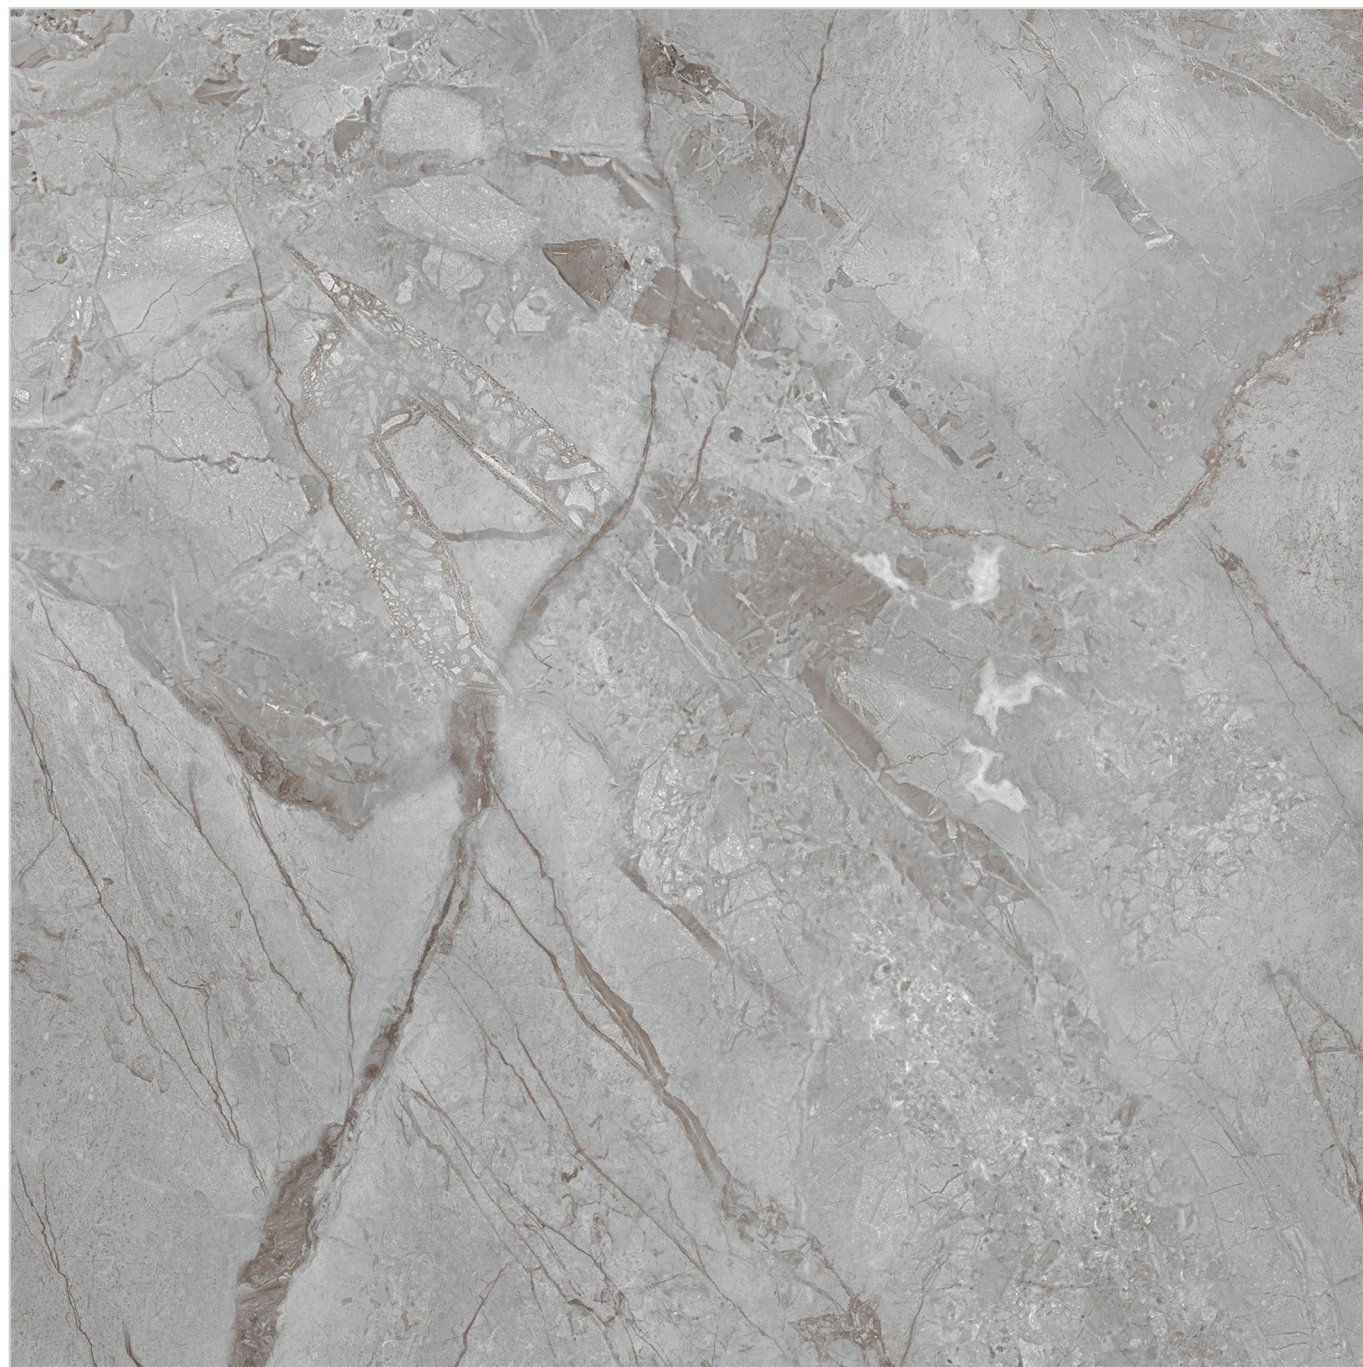

CARVING

Collection

Faces

Crv-81030 - Narciso Grey