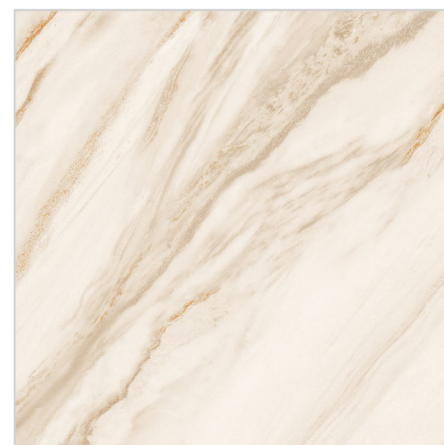

CARVING

Collection

Faces

Crv-81004 - Altius Crema