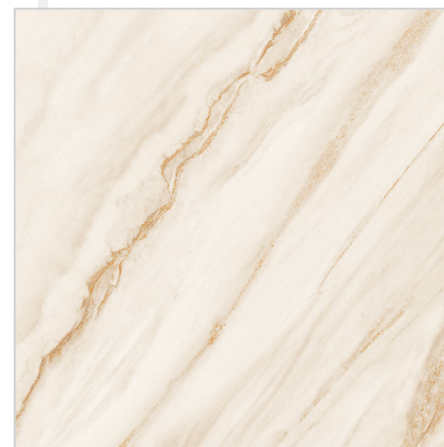

CARVING

Collection

Faces

Crv-81004 - Altius Crema