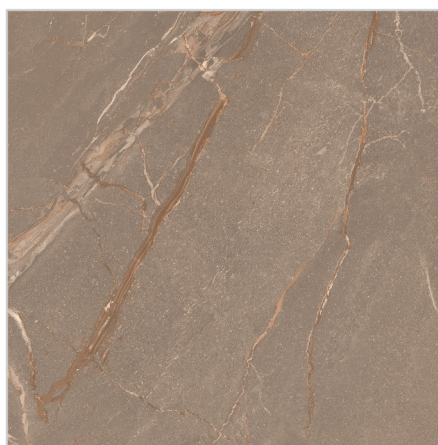

CRV-81017-FONTANA COFFEE

Size:
800x800mm

Thickness:
8.5MM

Finish:
Carving

Random:
8

CARVING

Collection

Faces