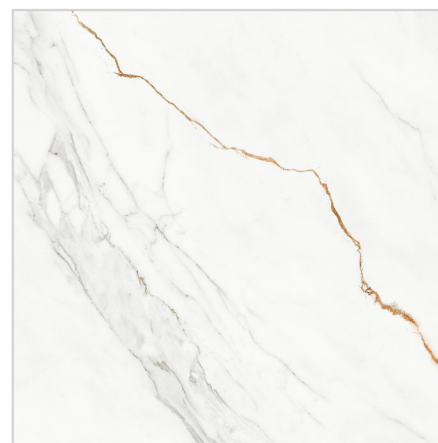

CARVING

Collection

Faces

Crv-81009 - Carara Line