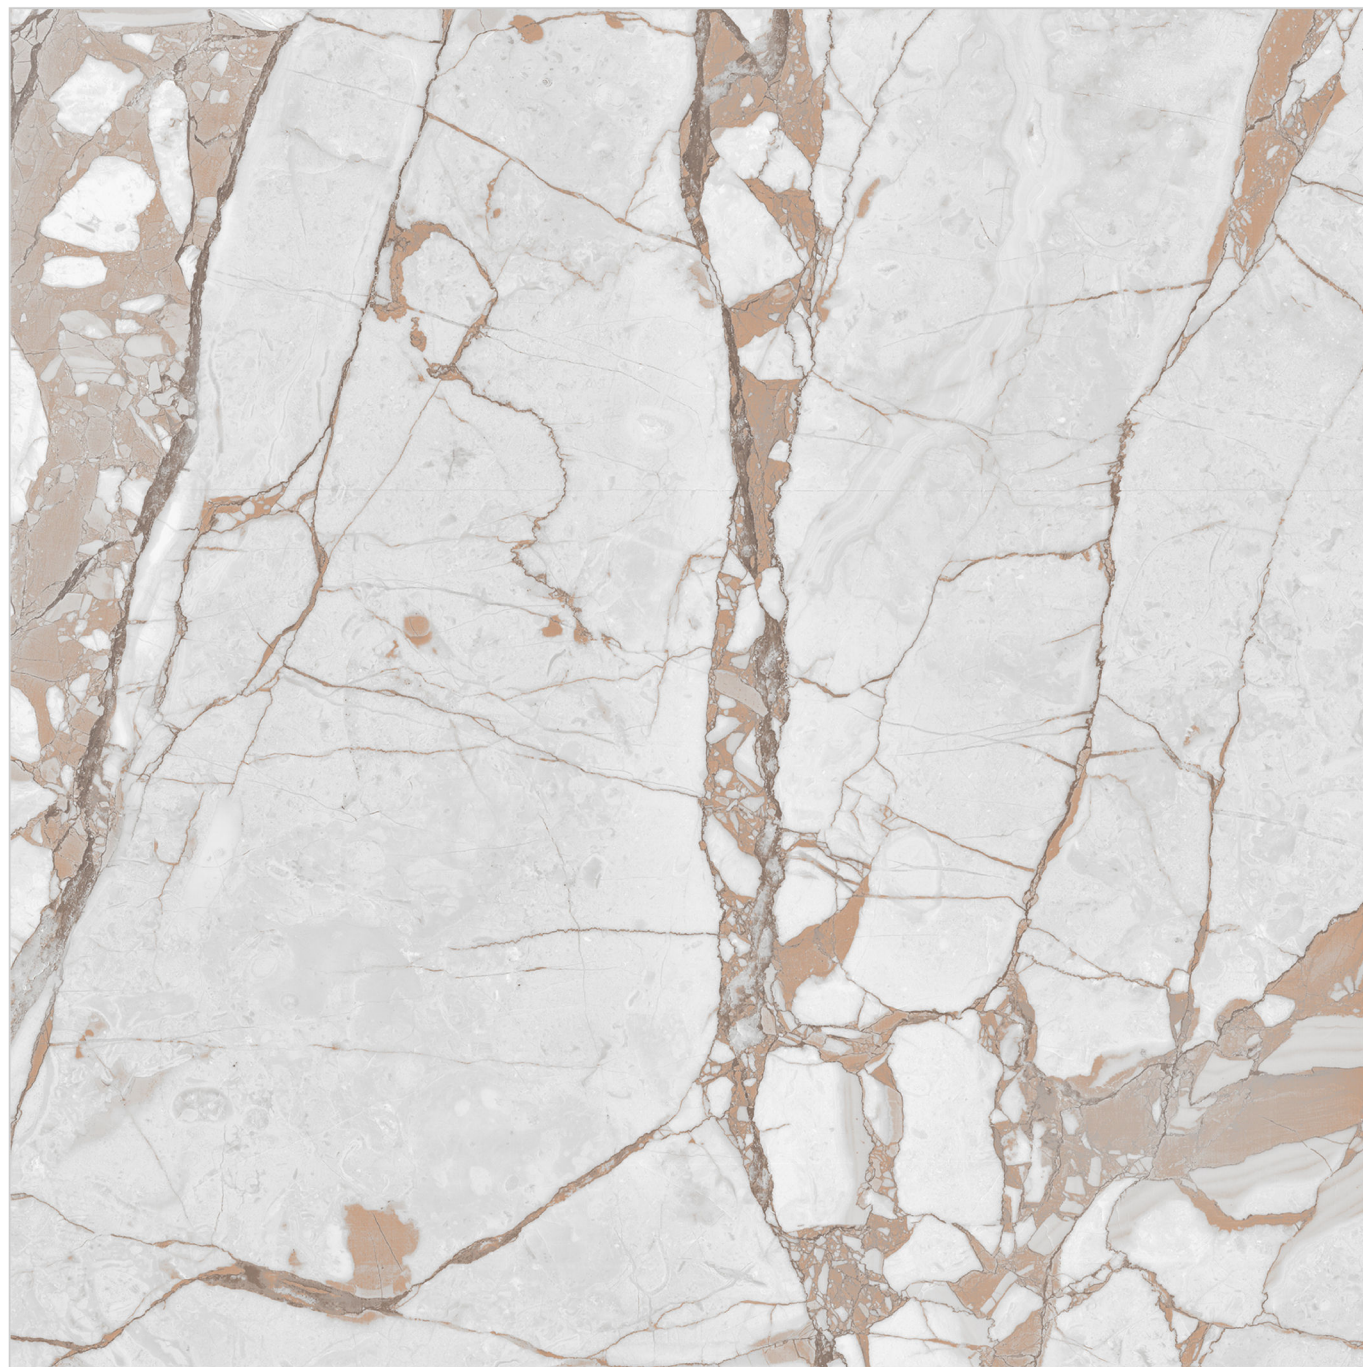

CARVING

Collection

Faces

Crv-81013 - Engravo Class